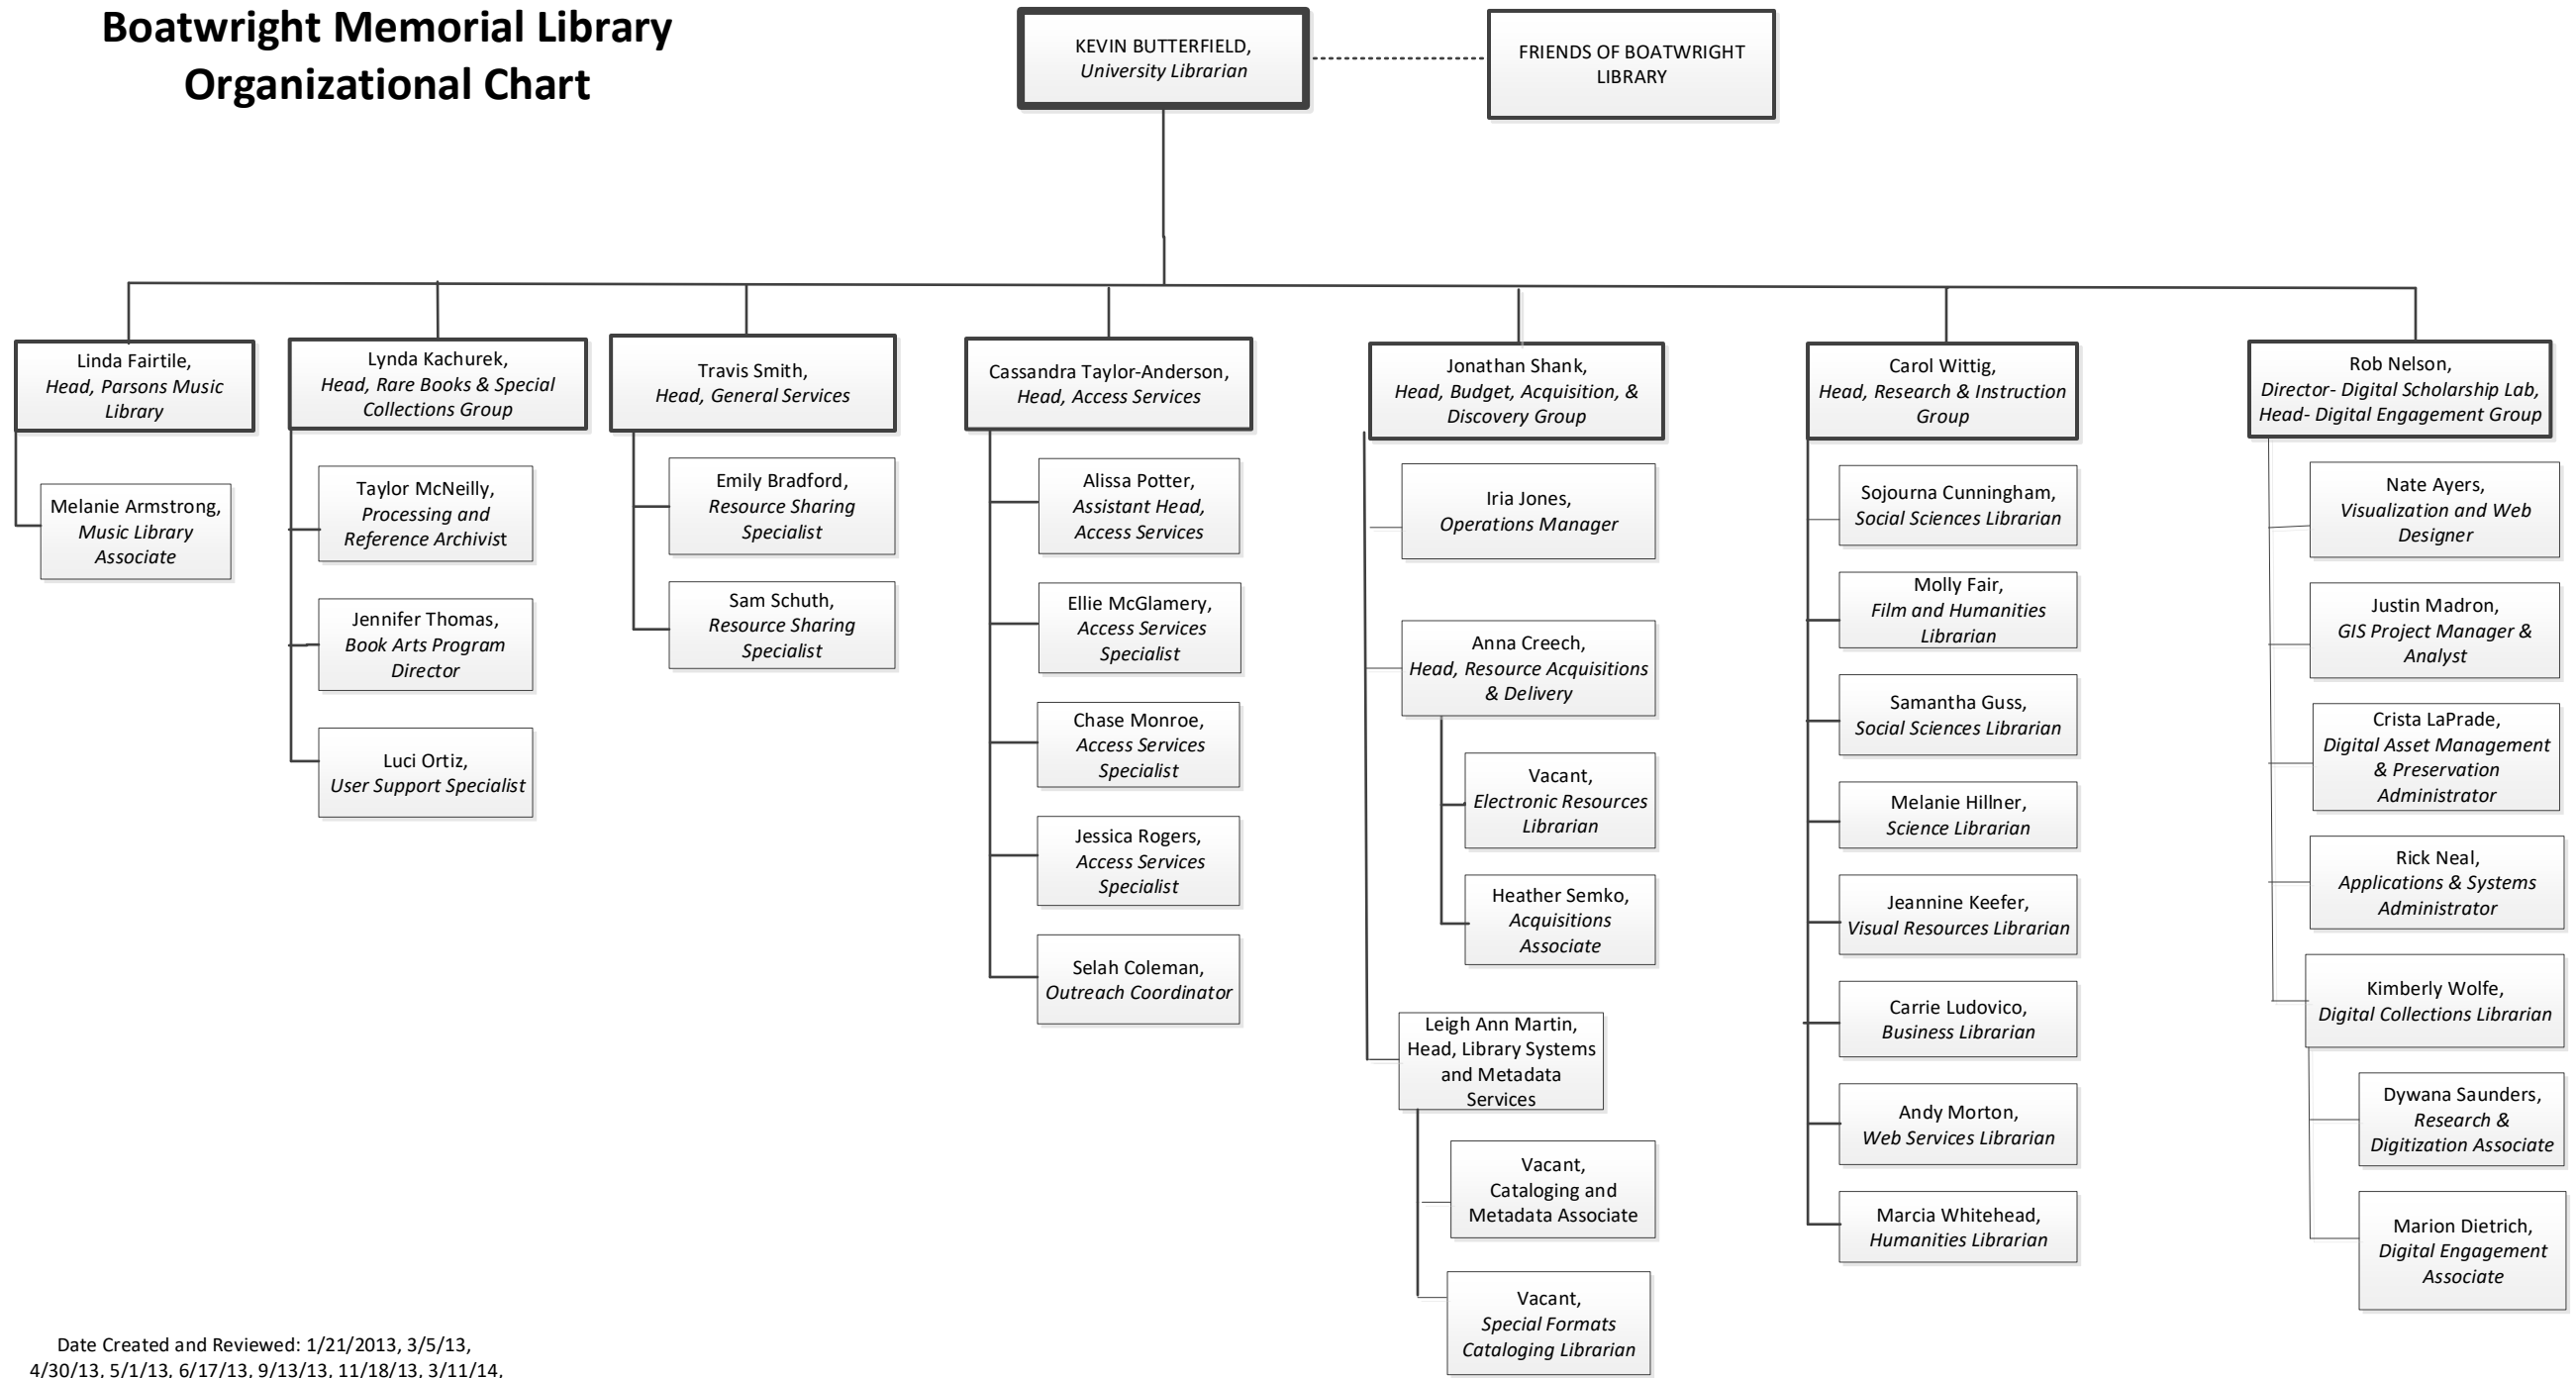

Boatwright Memorial Library Organizational Chart

Date Created and Reviewed: 1/21/2013, 3/5/13, 4/30/13, 5/1/13, 6/17/13, 9/13/13, 11/18/13, 3/11/14, 6/2014, revised 8/4/14, 9/1/14, 6/1/15, 11/12/15, 5/13/16, 6/29/16, 7/22/16, 11/2/16, 1/25/17, 7/28/17, 9/28/17, 1/3/18, 7/9/18, 10/8/18, 1/7/19, 7/29/19, 12/19/19, 08/12/21, 10/06/21, 10/21/19, 11/29/21