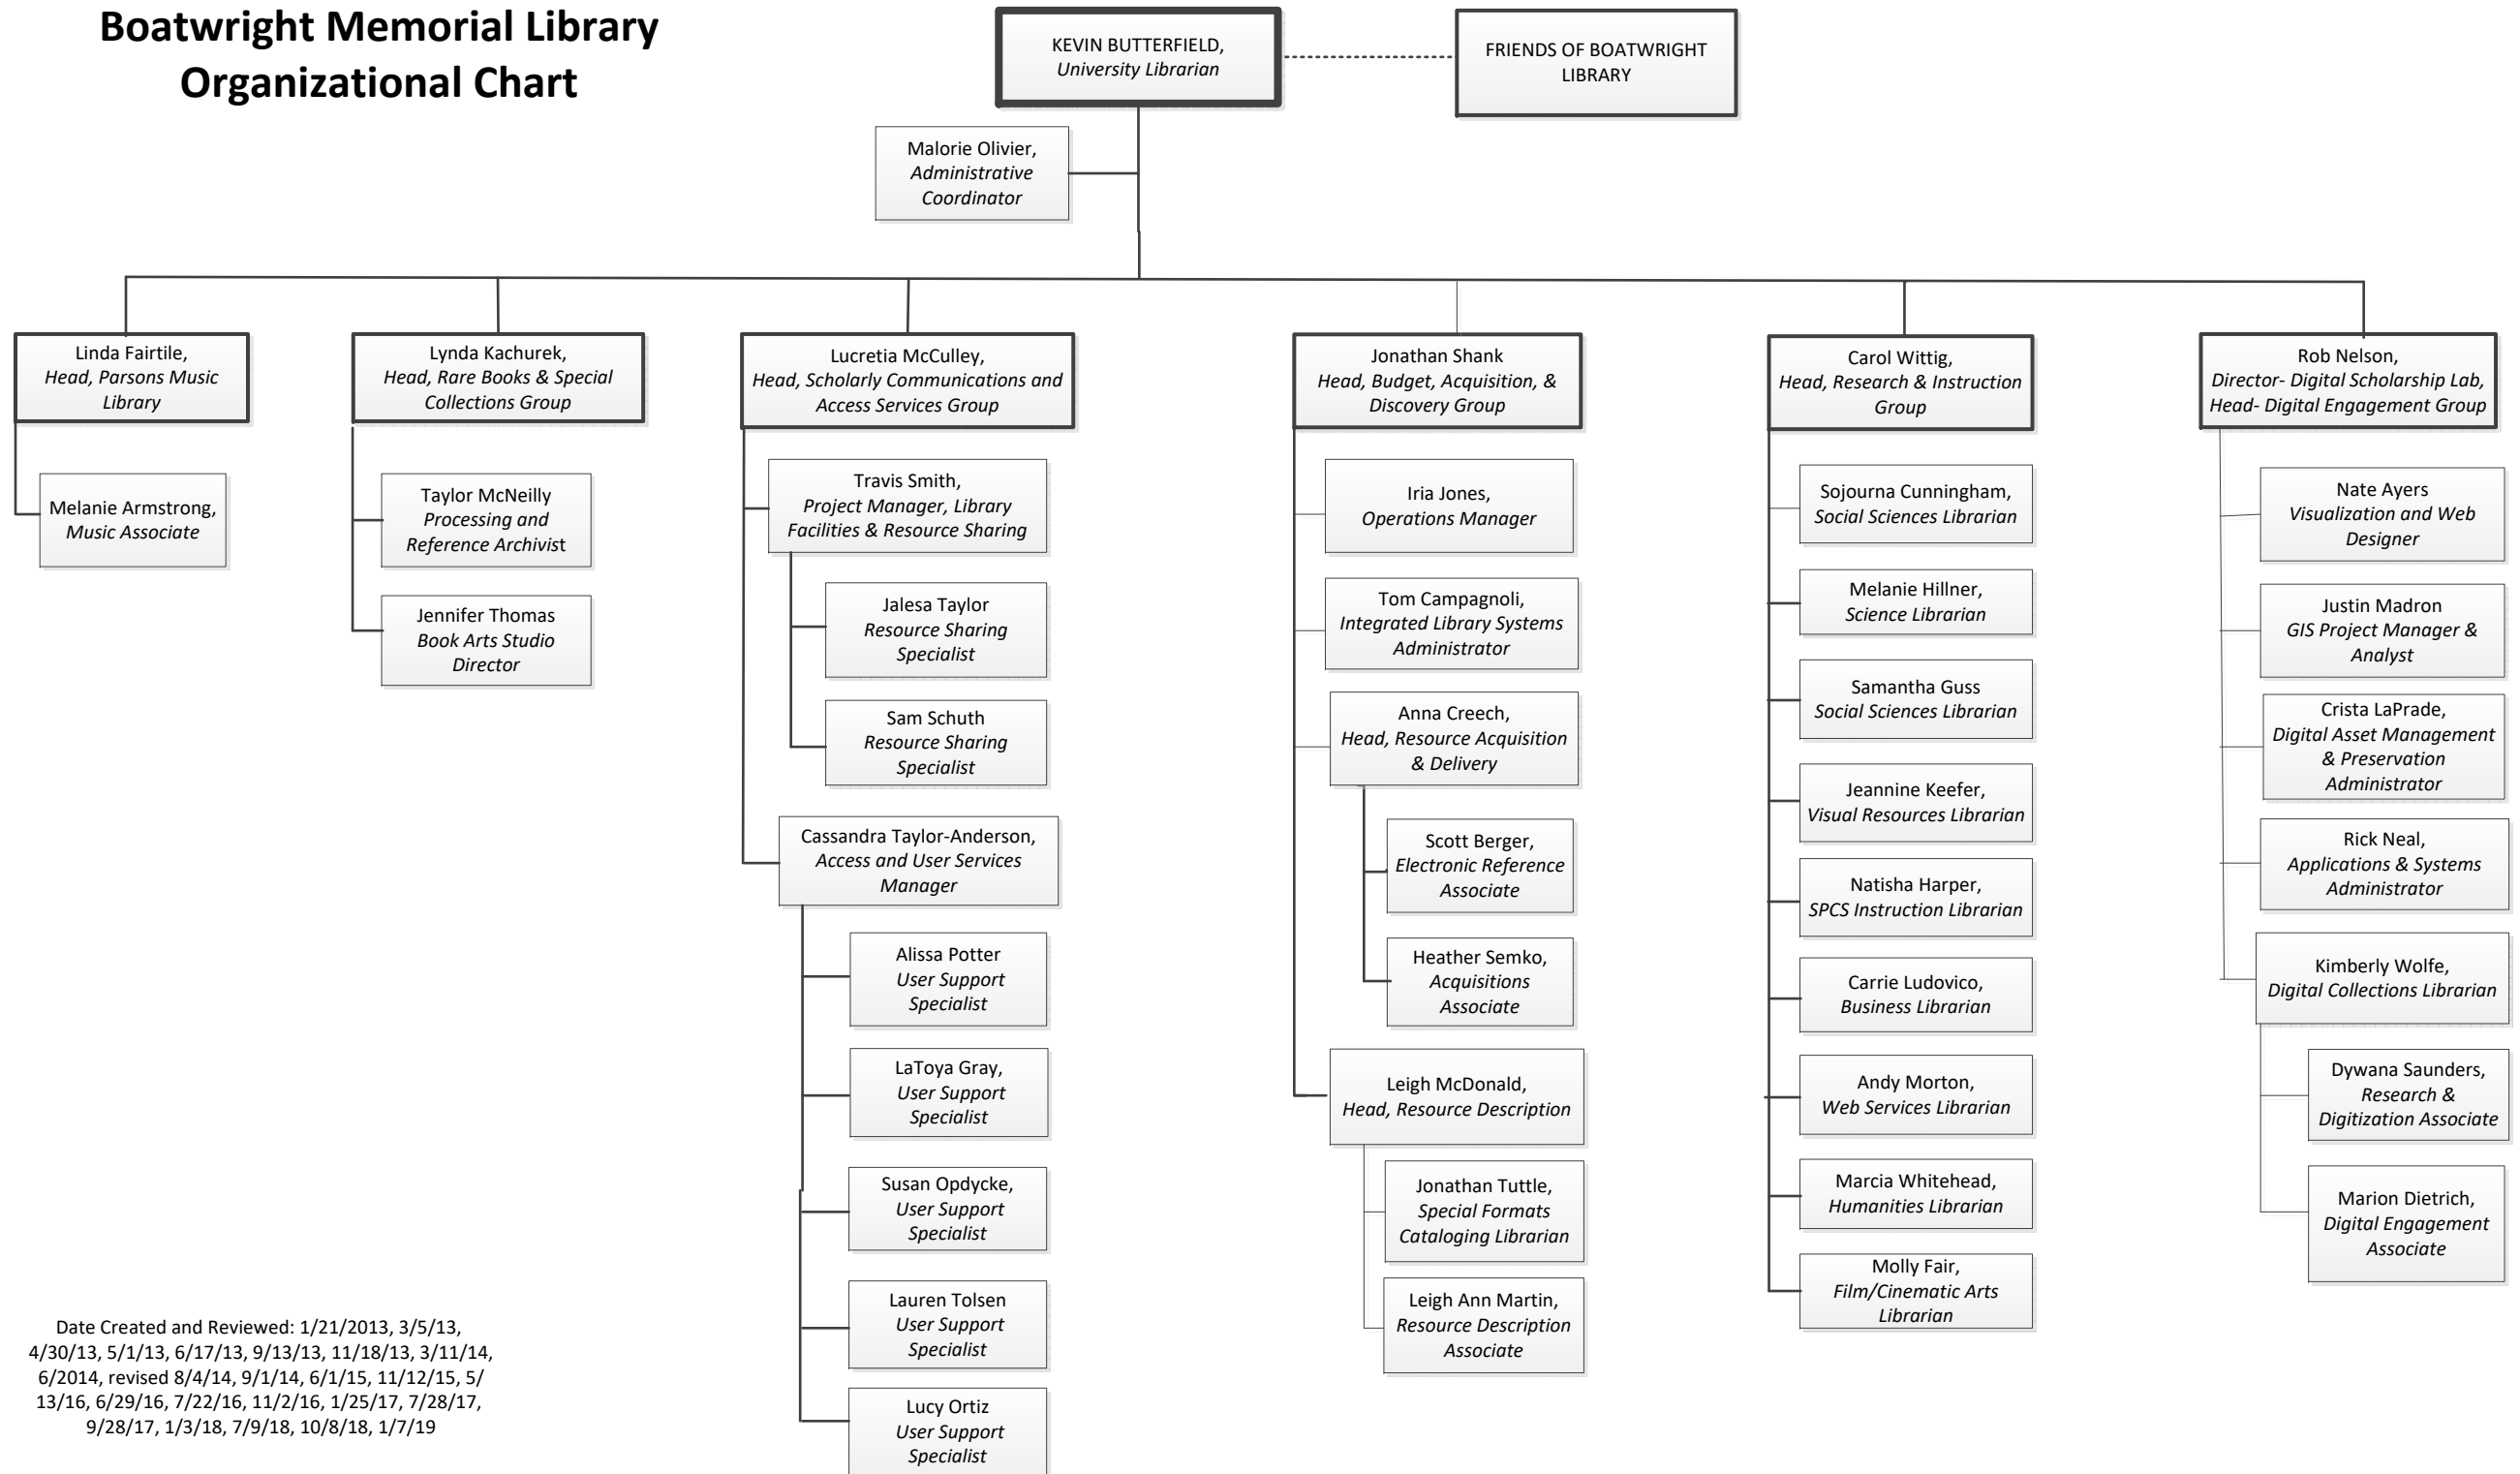

Boatwright Memorial Library Organizational Chart

Date Created and Reviewed: 1/21/2013, 3/5/13,
4/30/13, 5/1/13, 6/17/13, 9/13/13, 11/18/13, 3/11/14,
6/2014, revised 8/4/14, 9/1/14, 6/1/15, 11/12/15, 5/
13/16, 6/29/16, 7/22/16, 11/2/16, 1/25/17, 7/28/17,
9/28/17, 1/3/18, 7/9/18, 10/8/18, 1/7/19